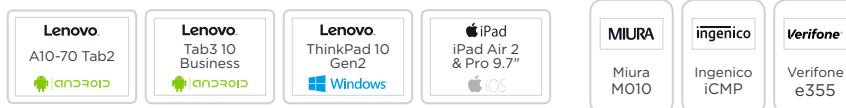

MePOS® Pro

Modular Electronic Point of Sale

MePOS® Pro is a flexible, tablet based Point of Sale terminal with integrated printer which can quickly convert to kiosk or mobile Point of Sale.

MePOS® Pro

MePOS® Pro supports multiple options for tablet and payment devices, including: