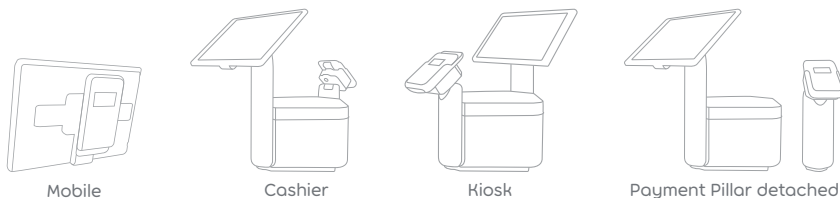

Multifunctional

MePOS® Pro is modular and multifunctional and operates in a number of different modes including: