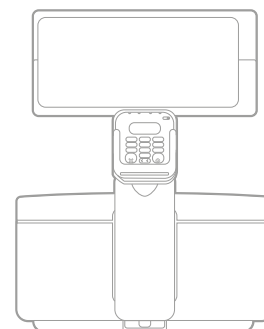

MePOS® Pro

Unique Secure Ltd

Surrey Technology Centre
10 Medawar Road
Guildford
Surrey, GU2 7AE

Phone Europe. +44 (0)1483 678530
Phone USA. 800-289-4201
Email. info@unique-secure.com

www.unique-secure.com

Unique secure