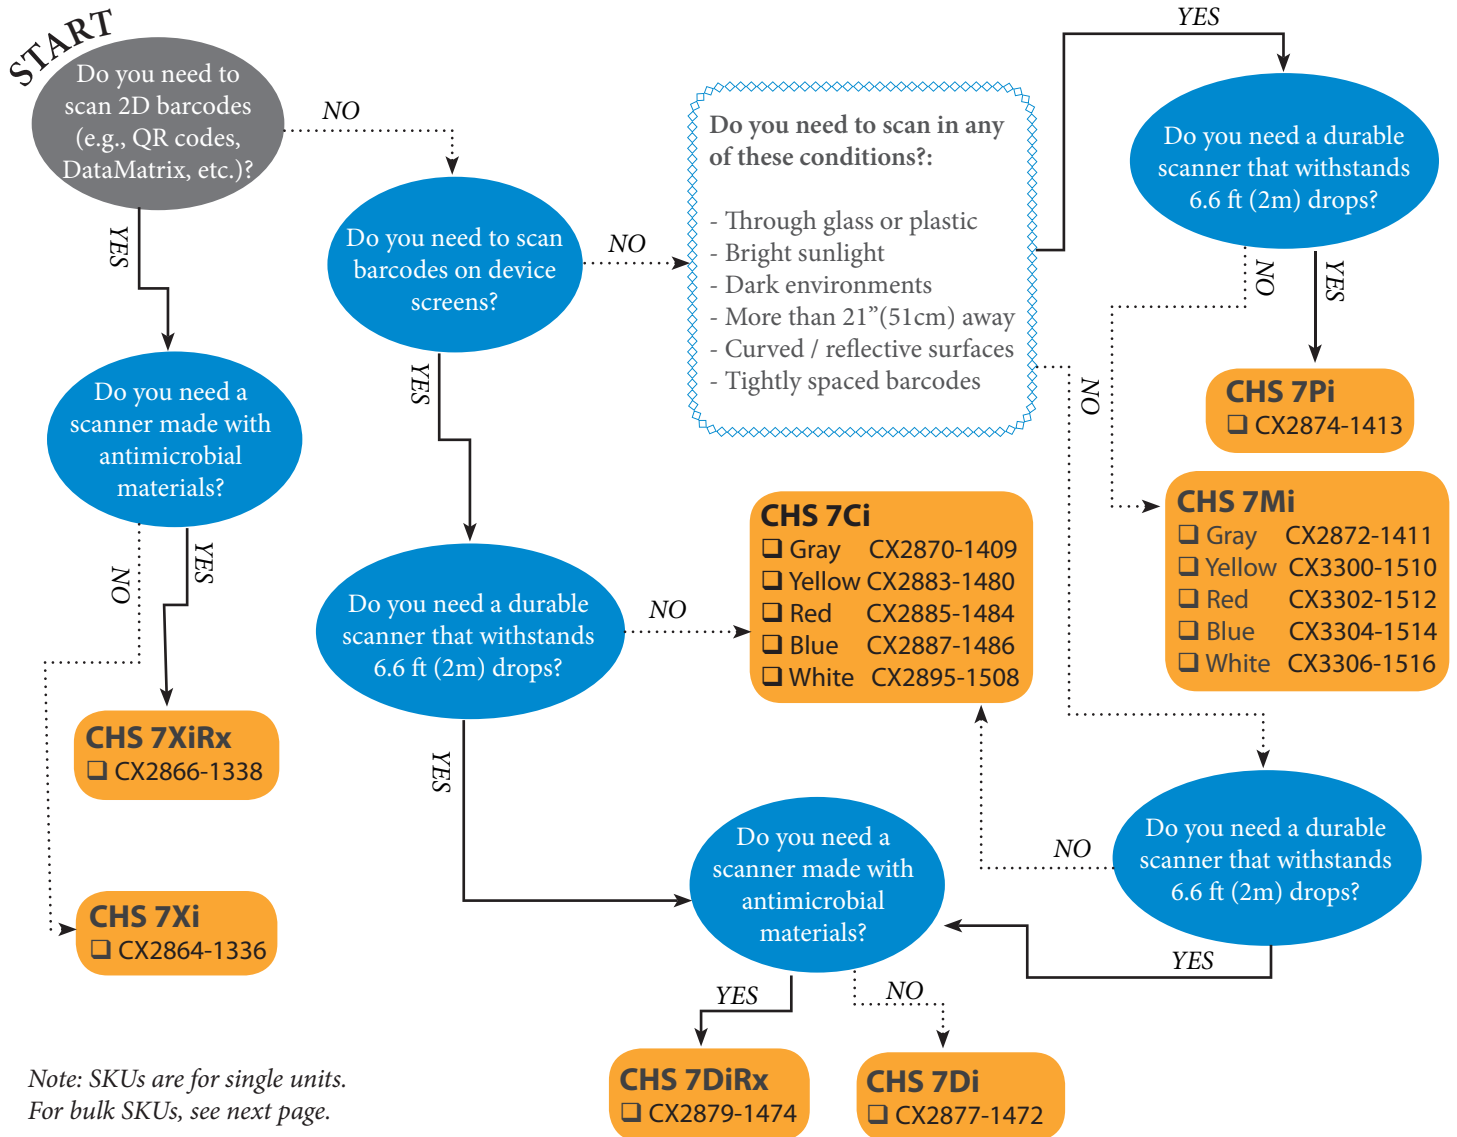

CHS Series 7 BARCODE SCANNER Deployment Guide

Step-by-step guide for choosing the right scanner model, accessories and software.

STEP ONE: Choose your scanner model

PURCHASE FROM AN AUTHORIZED RESELLER OR ONLINE AT SOCKETSTORE.COM

For detailed specifications, please view the datasheets:

1D models: http://ww1.socketmobile.com/Libraries/Documents/CHS_1D_datasheet.sflb.ashx

2D models: http://ww1.socketmobile.com/Libraries/Documents/CHS_2D_datasheet.sflb.ashx

STEP TWO: Choose your bulk SKU (optional)

BULK SKUS AVAILABLE ONLY FROM SOCKET MOBILE RESELLERS

CHS Model	Color	SKU for 20 Pack
 7Ci	gray	CX2871-1410
	yellow	CX2884-1481
	red	CX2886-1485
	blue	CX2888-1487
	white	CX2896-1509
7Di	gray	CX2878-1473
7DiRx	white	CX2880-1475