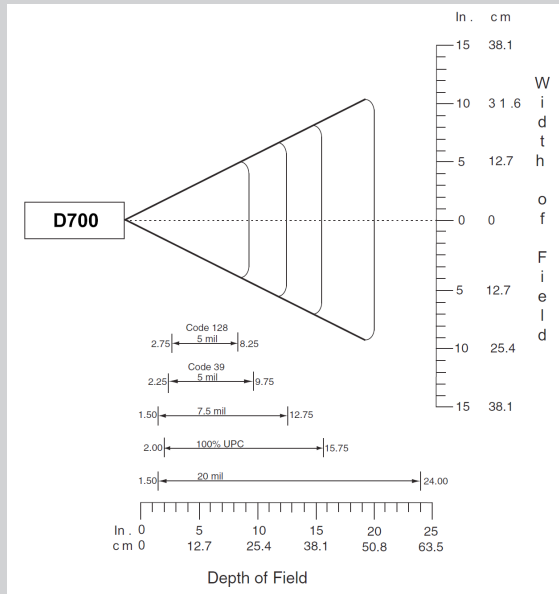

Reading Distance:

1D codes 5.7 to 50.8 cm (2.25 to 20 in) Resolution  
Depends on symbol size, symbology, label media, W-N ratio scan angle

# PHYSICAL CHARACTERISTICS

Dimensions:	5.2 (L) x 1.5 (W) x 1.6 (H) in (132.2x 37.1 x 40.1 mm)
Weight/Mass:	3.8 oz. (109.5g)
LEDs:	Scan LED: Green and Red Bluetooth LED: Blue Battery LED: Green, Amber & Red
Buttons:	Trigger Button: Scan Power Button: On/Off