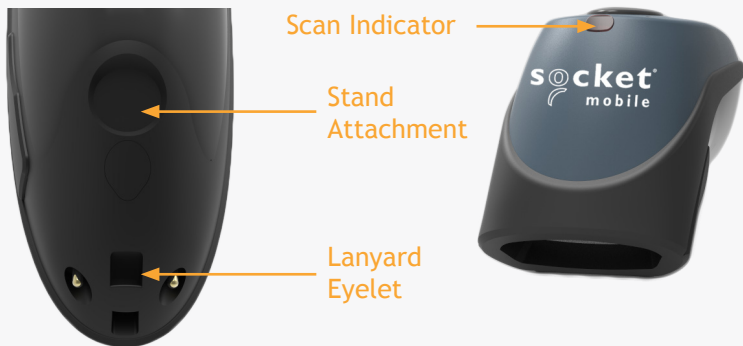

### Ergonomic, Elegant and Rugged

Designed for harsh environments in warehouse, distribution and industrial manufacturing. Stylish enough to be showcased in boutique retail environments.

The DuraScan Model D700 barcode scanner with *Bluetooth*® wireless technology is built with a safe linear imager reader, featuring great ergonomics that fit perfectly in your hand for comfortable and extended use. Light and small enough to fit in your pocket. Ideal for field sales and field services.

Designed for mobility and wireless scanning with Bluetooth connection up to 330 ft (100 m).

Certified by Apple® for iOS devices (iPad®, iPhone®, iPod® touch devices) and compatible with Android and Windows®

### Features

- Certified by Apple® for iOS devices - Guaranteed Compatibility
- **Scanning** - 1D linear imager
- **Exceptional ergonomics** - Small, light and fits perfectly in the hand for comfortable use over extended periods of time
- **Long lasting battery** - Power to last for two 8 hour shifts
- **User feedback** - Intuitive LED indicators let users know battery, Bluetooth connection and scanning status at a glance
- **Rugged Design** - Protection rating of IP54 for dust and water splashing protection; withstands multiple drops to concrete and repeated tumbles
- **Protective Material** - Made with antimicrobial additives to help protect against harmful bacteria
- **Basic Mode (default)** - No software installation required when using the scanner in Bluetooth HID mode
- **Application Mode** - Improves business productivity with faster, efficient and reliable data transfer over Bluetooth; leverages Application Mode functionality by integrating Socket Mobile's SDK in app
- **Wireless (Bluetooth)** - Scanning for iOS, Android and Windows mobile devices with long-range Bluetooth connection of 330 feet (100m)
- **Wearable** - Includes lanyard and belt clip for convenient access wherever you go
- **Designed and made in the USA**