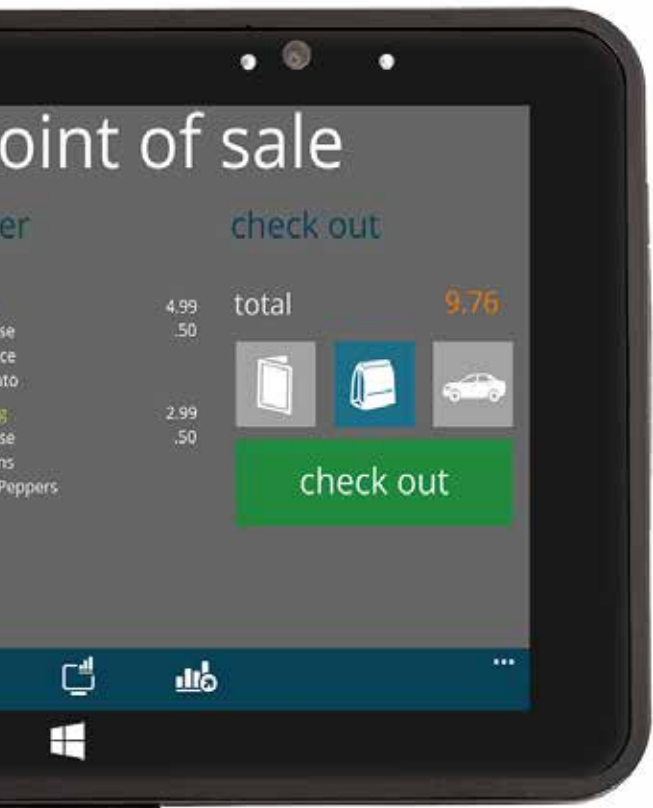

par[®] | Tablet 8

MOBILITY DESIGNED FOR HOSPITALITY AND RETAIL

Using our 35 years of experience in the hospitality and retail industries, PAR is introducing a tablet that is specifically designed for your environment. The PAR Tablet 8 is designed with the specifications and components that offer the optimal combination of features to meet the mobile needs of your hospitality or retail operation.

Whether you are looking to extend your POS solution, enhance customer experience or improve the efficiency of your operations, the PAR Tablet 8 is the ideal fit. The tablet is the perfect balance of size and reliability, easily being held in one hand. With the tablet you will have the mobility you've been looking for with the durability and elegance your environment demands.

In addition, with the compatibility to current PAR Peripherals and systems, the tablet provides limitless possibilities for your operation.

Display

8.3-inch diagonal
Multi-Touch display

1920 x 1200 resolution