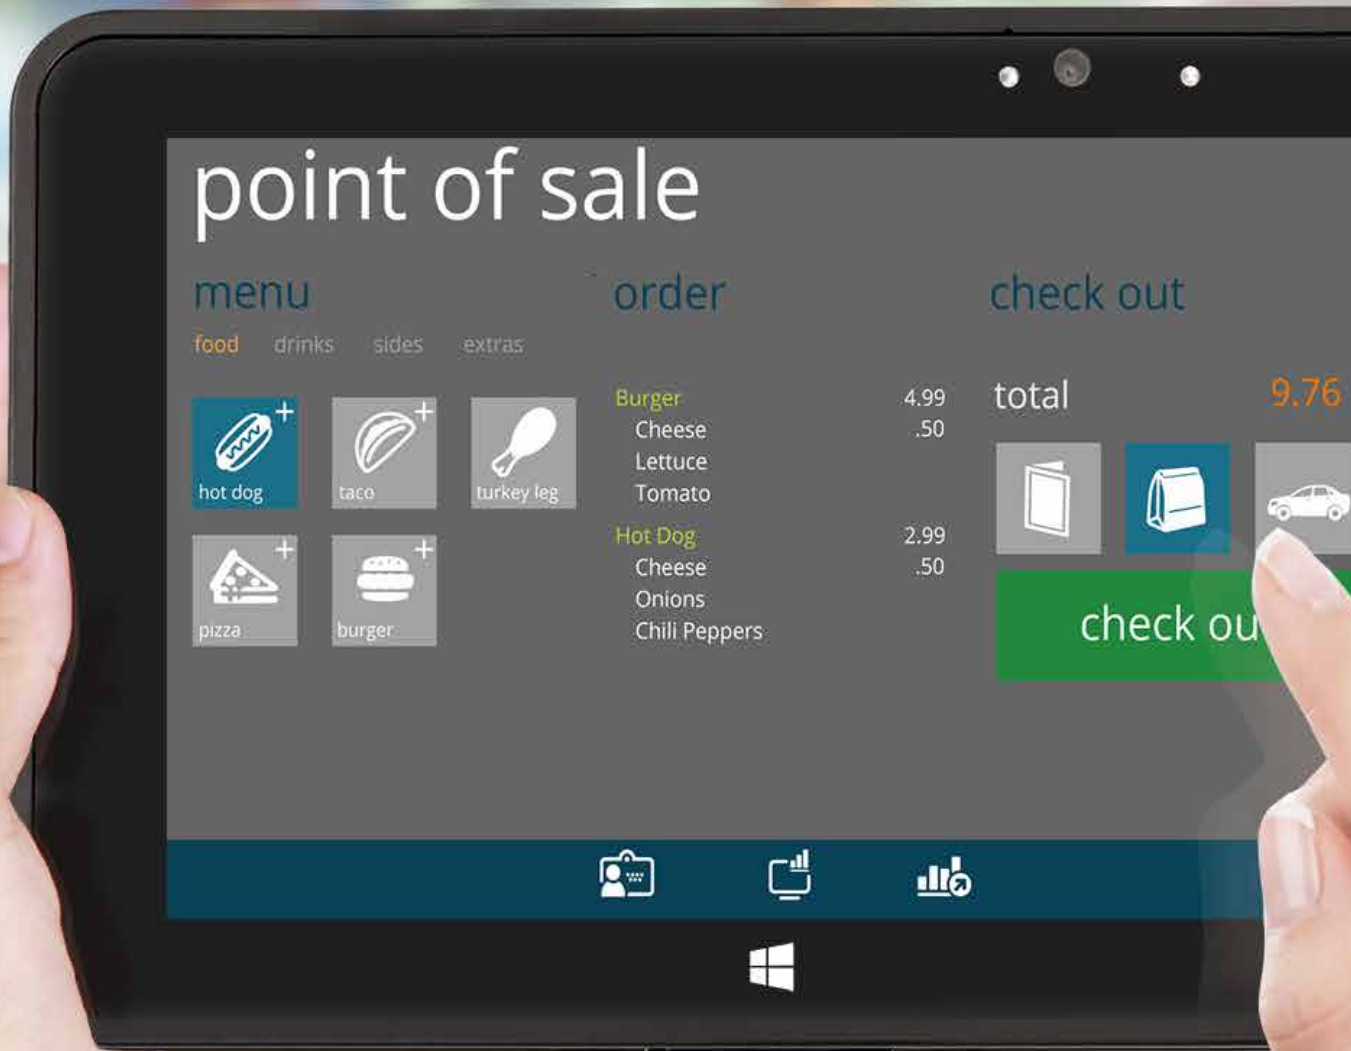

par[®] | Tablet 8

MOBILITY DESIGNED FOR HOSPITALITY AND RETAIL

Using our 35 years of experience in the hospitality and retail industries, PAR is introducing a tablet that is specifically designed for your environment. The PAR Tablet 8 is designed with the specifications and components that offer the optimal combination of features to meet the mobile needs of your hospitality or retail operation.

Whether you are looking to extend your POS solution, enhance customer experience or improve the efficiency of your operations, the PAR Tablet 8 is the ideal fit. The tablet is the perfect balance of size and reliability, easily being held in one hand. With the tablet you will have the mobility you've been looking for with the durability and elegance your environment demands.