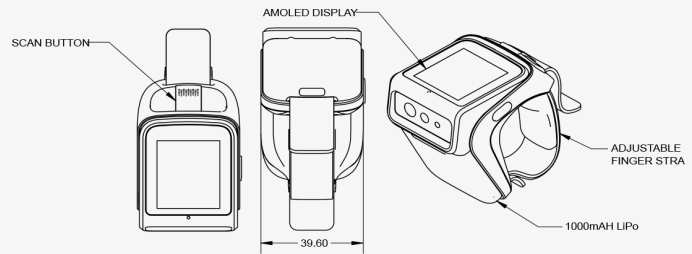

HaloRing™ Scanner

Experience Real Mobility

The HaloRing is an all-in-one powerful Android scanner at your fingertips. With its powerful processor, integrated connectivity, and high-resolution display, the HaloRing allows you to move freely through your workflow. The enterprise browser lets you quickly deploy the HaloRing without the need for developing native applications. Scale resources quickly through your workflow and manage each device, real-time with QuantumIQ MDM.

Key Features

- Ergonomic Design
- Adjustable Strap
- AMOLED Display
- Smart Battery
- One Handed Data Entry

Electrical

Audio	90dB Speaker
Barcode Scanner	2D Imager with white LED illumination and Laser cross hair aimer
Processor	MT8766
GPU	IMG GE8300 550 Mhz
Flash Memory	8MB
Battery	3.8V, 900mAh Li-Po
Bluetooth	5.0
Compatibility	Android 9
Display	1.41-inch AMOLED 320 x 360px
Input/Output Ports	Proprietary Magnetic Connector
Input Voltage	5V
Power Adapter	Proprietary
WiFi	802.11a/b/g/n/ac, 2.4GHz / 5GHz

Mechanical

Buttons	Scan, 2x Function Rocker Buttons
Dimensions (LxWxD)	69.53mm x 66.73mm x 39.60mm 2.7in x 2.63in x 1.56in
Drop Rating	1.2 meter Per MIL-STD-810 G
IP Rating	IP-65

Specifications subject to change without notice. Infinite Peripherals, Mobilize Your Enterprise, Linea Pro, Infinea, Infinea Tab and Infinea X are trademarks of Infinite Peripherals, Inc. All other trademarks are the property of their respective owners.