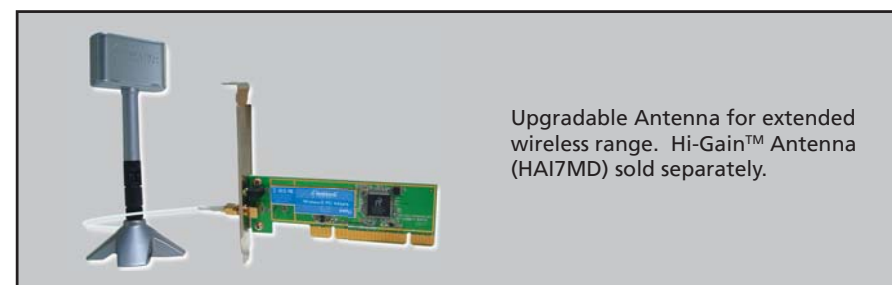

Step 3 - Put back the case and power up your PC.

Follow the Found new Hardware Wizard and complete the set up procedure.

NETWORK DIAGRAM

FEATURES

- ◆ Works with both IEEE 802.11b and IEEE 802.11g products
- ◆ High-speed transfer data rate - up to 54Mbps
- ◆ Supports Turbo Mode to enhance the data transfer speed within the specific wireless network
- ◆ Supports WMM function to meet the multi-media data bandwidth requirement.
- ◆ High-level security encryption: 64/128-bits WEP, WPA (TKIP with IEEE 802.1x), WPA (AES with IEEE 802.1x).
- ◆ Automatic fallback increases data security and reliability.
- ◆ Greater flexibility to locate or move networked PCs.
- ◆ Easy to install and user friendly.
- ◆ Supports Win98SE/ME/2000/XP Operating Systems
- ◆ Working range up to 800 ft. in an open environment. Upgradeable with Hawking's Hi-Gain 24 Series Range Extending Wireless Antennas.

Upgradable Antenna for extended wireless range. Hi-Gain™ Antenna (HAI7MD) sold separately.