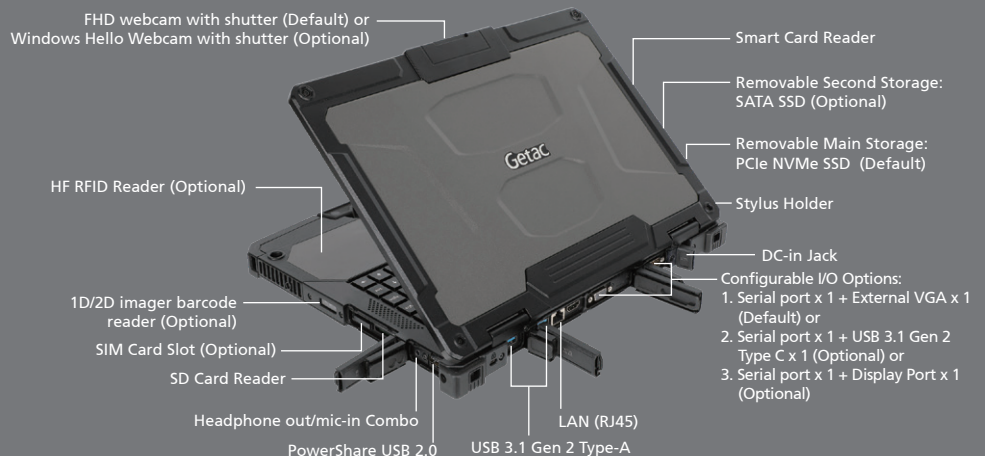

B360 FULLY RUGGED NOTEBOOK

- MIL-STD 810H, 6 ft operating drop rating, IP66 certified, and optional salt fog resistant
- 10th Generation Intel® Core™ Processor
- 13.3" FHD LumiBond® 2.0 Display with Getac Sunlight Readable Technology (1,400 nits) and Capacitive Touchscreen
- Enhanced Enterprise Security with optional dual user replaceable storage, Windows Hello Face-authentication Camera, integrated 1D / 2D Imager Barcode Reader and Multi-factor Authentication Options
- LifeSupport™ Battery SwappableTechnology