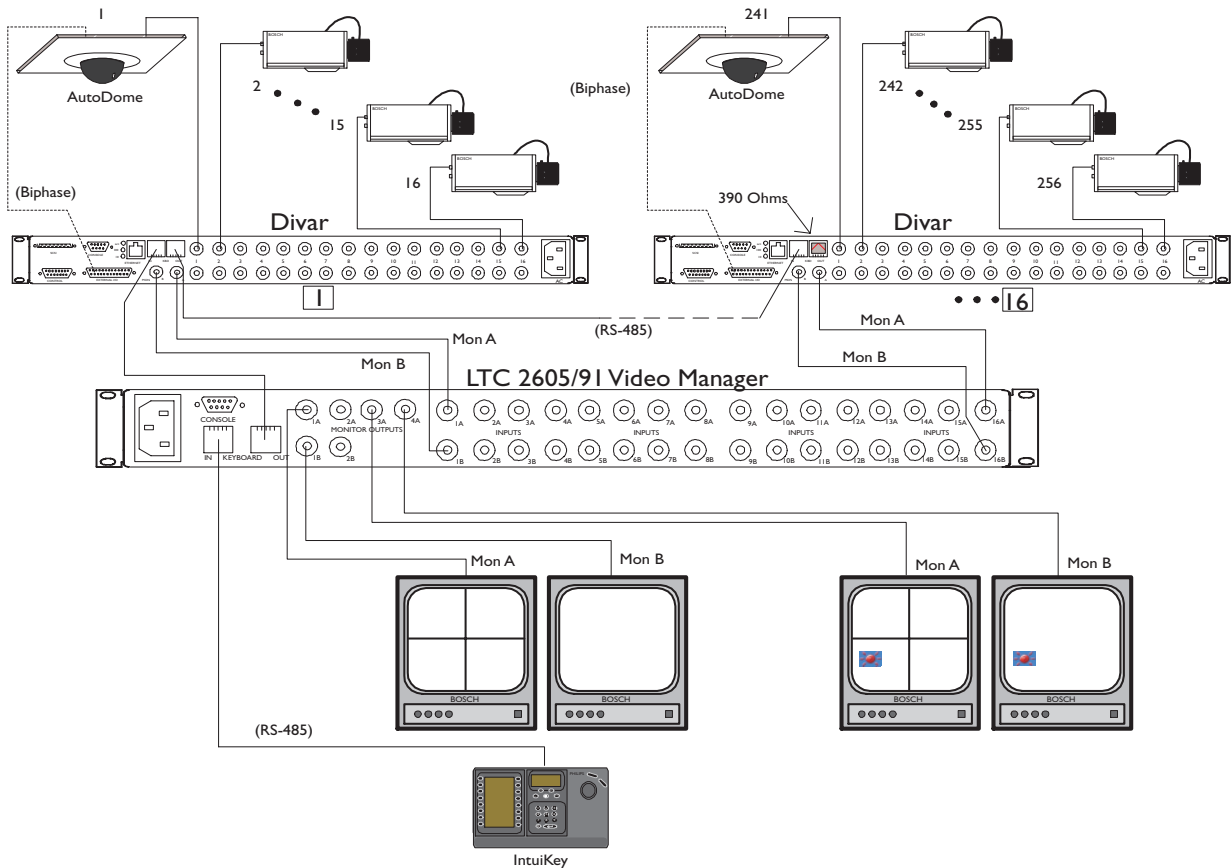

Adding a third keyboard to the system allows video to be routed from any of the devices to a third station having a single monitor. Complete control over this monitor is available using the keyboard dedicated to the station.

Connection of a fourth keyboard provides similar functionality to a monitor at a fourth monitoring station. As before, complete control over this monitor is available using the keyboard at this location.

Figure 1 – Video Manager with System4 Multiplexers and LTC 2601/00 Keyboard

Figure 2 – Video Manager with Divar Digital Video Recorders Including Alarm Monitor Pair

Figure 3 – Video Manager with Divar Digital Video Recorders and 4 Keyboard Control Stations

**LTC 2605 Series:****Electrical**

Model Number LTC 2605/91

Voltage Range<sup>1</sup> 108 to 253, 50/60 Hz

Power at Rated Voltage 10 W

<sup>1</sup>Unit contains a switching power supply.

Synchronization Accepts PAL, CCIR, NTSC, and EIA RS-170