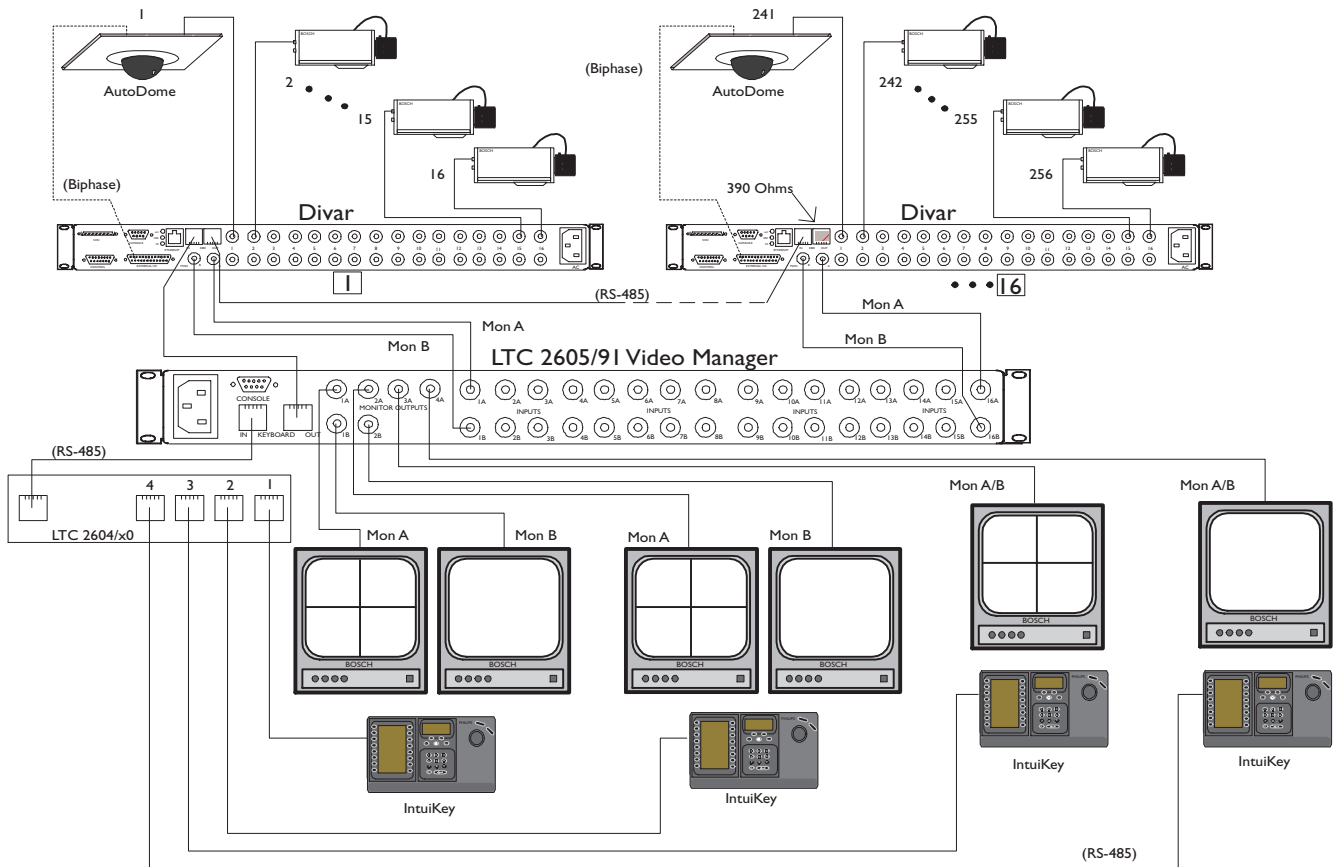

Connection of a fourth keyboard provides similar functionality to a monitor at a fourth monitoring station. As before, complete control over this monitor is available using the keyboard at this location.

Figure 1 – Video Manager with System4 Multiplexers and LTC 2601/00 Keyboard

Figure 2 – Video Manager with Divar Digital Video Recorders Including Alarm Monitor Pair

Figure 3 – Video Manager with Divar Digital Video Recorders and 4 Keyboard Control Stations

**LTC 2605 Series:****Electrical**

Model Number LTC 2605/91

Voltage Range<sup>1</sup> 108 to 253, 50/60 Hz

Power at Rated Voltage 10 W

<sup>1</sup>Unit contains a switching power supply.

Synchronization Accepts PAL, CCIR, NTSC, and EIA RS-170

Connectors Video Inputs and Monitor Outputs: 32BNC  
Monitor Connections: 6 BNC**External Accessory Interfaces**

Console: Not Used

Keyboard: 2 RJ-11

**Mechanical**Construction Steel chassis with sheet metal cover and  
plastic bezel