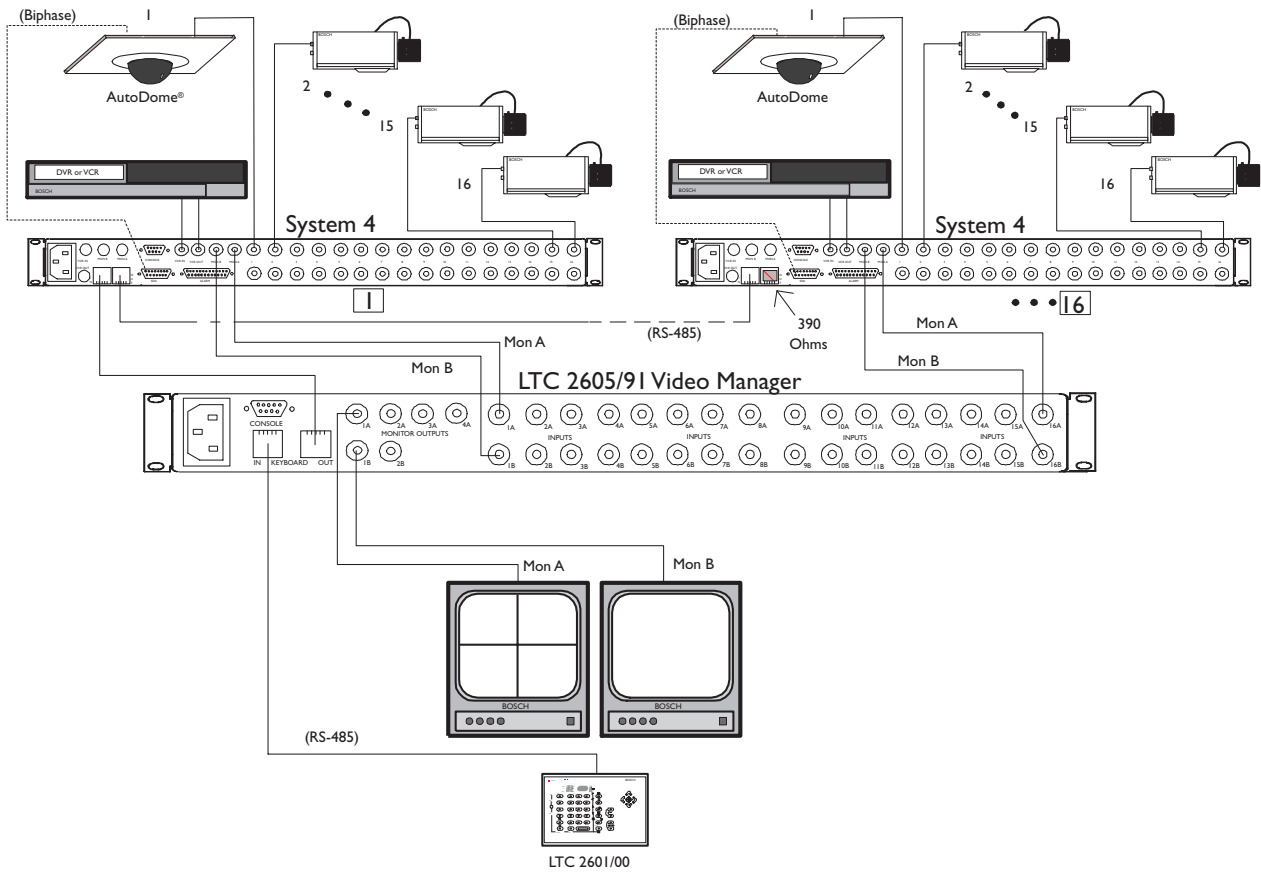

When using two keyboards, the system intelligently routes the video outputs from any of the sixteen devices to two pair of monitor outputs. Each keyboard has independent control of the video from any of the devices to its associated monitor pair.

Adding a third keyboard to the system allows video to be routed from any of the devices to a third station having a single monitor. Complete control over this monitor is available using the keyboard dedicated to the station.

Connection of a fourth keyboard provides similar functionality to a monitor at a fourth monitoring station. As before, complete control over this monitor is available using the keyboard at this location.

Figure 1 – Video Manager with System4 Multiplexers and LTC 2601/00 Keyboard

Figure 2 – Video Manager with Divar Digital Video Recorders Including Alarm Monitor Pair

Figure 3 – Video Manager with Divar Digital Video Recorders and 4 Keyboard Control Stations