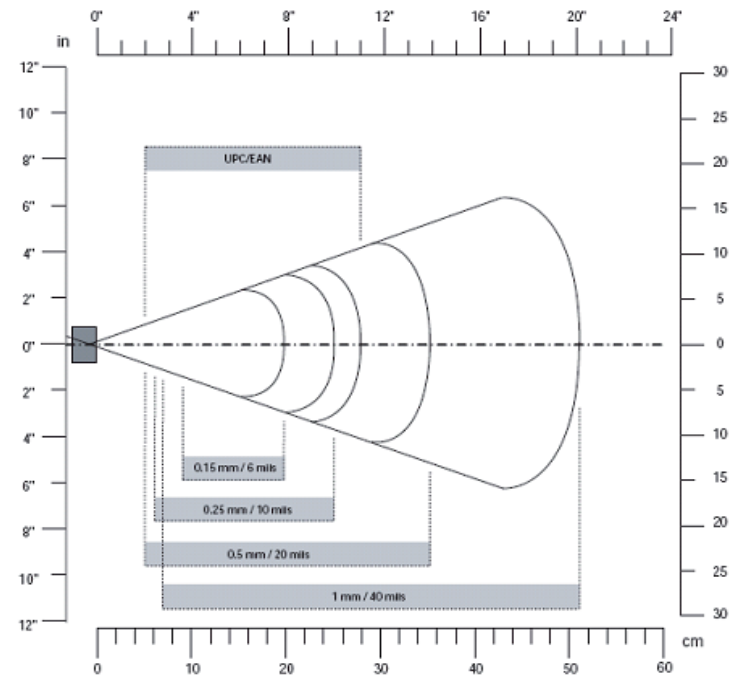

PHYSICAL

Length 4.2 in (109 mm)
Width 1.5 in (39 mm)
Height 1.0 in (25 mm)
Weight 1.8 oz (52 g)

ENVIRONMENT

Operating temperature +14°F - +104°F (-10°C - +40°C)
Storage temperature +14°F - +140°F (-10°C - +60°C)
Humidity 5 - 95%
Shoc Several drops onto concrete (1.20 meters)
Light Full darkness to sunlight
Electrostatic discharge 8 kV air discharge and 4 kV of contact discharge

ENERGY

Battery Li-ion
Capacity 320 mAh
Charging time 1h for a full charge
Battery autonomy 3,000 scans
Power supply Voltage 4,5V - 5,5 Volts

REGULATOR

CE, FCC part 15, Bluetooth

DECODING CAPACITIES

Supported symbologies Interleaved 2 of 5, Code 2 of 5 Standard, Matrix 2 of 5, Codabar / Monarch, Code 11, Code 128, GS1-128 (UCC/EAN-128), Code 39, Code 93, UPC-A/E, EAN8 / EAN13, JAN 8 / JAN13, MSI, GS1 DataBar Omnidirectionnel (ex RSS-14), GS1 DataBar Limited (ex RSS-14 Limited)

SCAN ENGINE

Reference EV10 Lite (Intermec)
Reading technology CMOS
Reading distance 1.5 to 13 in (4 to 40 cm) (see decoding area)
Scan rate 200 scans/ sec
Scan angle 38°

Content

- 1 D-Fly scanner with rechargeable battery
- 1 Charger (5V, 500mA) - 1 universal charging adaptor (AUS/EU/US/UK)
- 1 CD with all the documentation and software needed