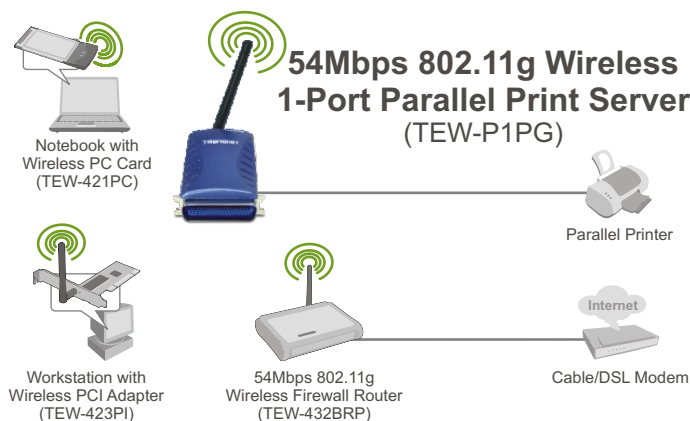

54Mbps 802.11g Wireless 1-Port Parallel Print Server TEW-P1PG

SPECIFICATIONS

Hardware	
Standards	• Wired: IEEE 802.3 10Base-T, IEEE 802.3u 100Base-TX • Wireless: IEEE 802.11g/b
Printer Interface	• IEEE 1284 Male Centronics (DB-36)
LAN Port	• 10/100Mbps Auto-Negotiation UTP/STP RJ-45 Port
CPU/ SDRAM / Flash ROM	• RDC R2880/ 8MByte/ 2MByte
LED	• Power, LPT, Link/Act
Transport Protocol	• TCP/IP, SMB, NetBEUI, AppleTalk
TCP/IP Protocol Supported	• BOOTP, SNMP, Telnet, TFTP, FTP, LPD, RARP, DHCP, IPP
OS Support	• Windows 95/98(SE)/ME/NT/2000/XP/2003 Server • Netware 5.x NDPS LPR Remote Printing (TCP/IP) • HP-UX Unix, Sun OS, Solaris, SCO Unix, AIX, Unixware, Linux & Mac OS (AppleTalk)
Management	• Windows Utility or Web-Browser Configuration
Power	• 5V DC 2.5A External Power Adapter
Dimensions/Weight	• 57 x 90 x 32mm (2.2 x 3.5 x 1.3 inches) Not including antenna. /85 g (3 oz.)
Temperature	• Operating: 0°~50°C (32°~122°F) • Storage: -25°~55°C (-13°~131°F)
Humidity	• 10%~90% (non-condensing)
Certification	• CE, FCC
Wireless	
Frequency	• 2.4 ~ 2.4835 GHz (Industrial Scientific Medical Band)
Encryption	• 64/128-bit WEP (ASCII/HEX), WPA-PSK
Antenna	• Detachable 2dBi Diversity Antenna (Reverse SMA Connector)
Data Rate	• IEEE 802.11g: 54Mbps, 48Mbps, 36Mbps, 24Mbps, 18Mbps, 12Mbps, 9Mbps and 6Mbps • IEEE 802.11b: 11Mbps, 5.5Mbps, 2Mbps and 1Mbps (Auto Fallback)

NETWORKING SOLUTIONS

*Mac Systems are only compatible with Post-Script printers

PACKAGE CONTENTS

- TEW-P1PG
- Quick Installation Guide
- Utility CD-ROM
- Power Adapter (5V DC, 2.5A)

RELATED PRODUCTS

TEW-432BRP	54Mbps 802.11g Wireless Firewall Router
TEW-421PC	54Mbps 802.11g Wireless PC Card
TEW-423PI	54Mbps 802.11g Wireless PCI Adapter

ORDERING INFORMATION

TRENDnet®

20675 Manhattan Place, Torrance, CA 90501 USA

Tel: 1-310-961-5500

Fax: 1-310-961-5511

Web: www.trendnet.com

Email: sales@trendnet.com

To Order Please Call:

1-888-326-6061