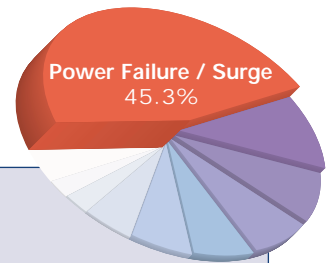

The problem with power

Computer users fall into two groups: those who have lost data due to power problems and those who will. According to an IBM study, your system is subject to an average of 128 power disturbances per month, ranging from surges and spikes, which can cause hardware damage, to sags, brownouts and complete blackouts, which can cause data loss. The more you use your computer, the more you stand to lose. Power problems wreak havoc on today's multi-tasking networked or stand-alone computers.

As the single largest cause of data loss (45.3%), power problems are responsible for keyboard lockups, data loss, hardware degradation, damaged motherboards, and more, making downtime inevitable.

Protect your valuable data with an APC Back-UPS

When a power event occurs, your APC UPS unit instantly switches your computer to emergency battery backup power, allowing you to work through brief power outages without data loss or downtime. In the event of an extended power failure APC UPS units give you time to save files and shut down your computer safely.

High-performance surge suppression protects your computer from electrical noise, damaging power surges and lightning.

These precious minutes of availability ensure that your data and mission-critical business applications remain intact.

Power problems are the largest cause of data loss.

Power Failure/Surge	45.3%
Storm Damage	9.4%
Fire or Explosion	8.2%
Hardware/Software error	8.2%
Flood & Water Damage	6.7%
Earthquake	5.5%
Network Outage	4.5%
Human Error/Sabotage	3.2%
HVAC Failure	2.3%
Other	6.7%

Source: Contingency Planning Research