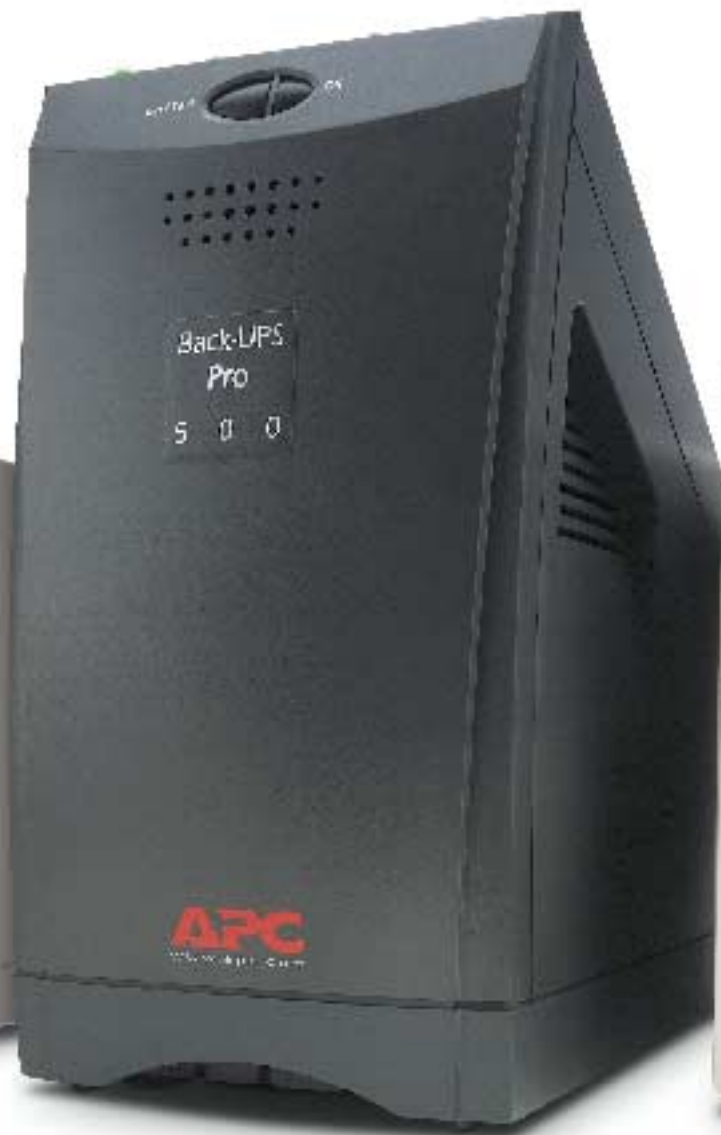

The problem with power

Computer users fall into two groups: those who have lost data due to power problems and those who will. According to an IBM study, your system is subject to an average of 128 power disturbances per month, ranging from surges and spikes, which can cause hardware damage, to sags, brownouts and complete blackouts, which can cause data loss. The more you use your computer, the more you stand to lose. Power problems wreak havoc on today's multi-tasking networked or stand-alone computers.

As the single largest cause of data loss (45.3%), power problems are responsible for keyboard lockups, data loss, hardware degradation, damaged motherboards, and more, making downtime inevitable.

Protect your valuable data with an APC Back-UPS

When a power event occurs, your APC UPS unit instantly switches your computer to emergency battery backup power, allowing you to work through brief power outages without data loss or downtime. In the event of an extended power failure APC UPS units give you time to save files and shut down your computer safely.

High-performance surge suppression protects your computer from electrical noise, damaging power surges and lightning.

These precious minutes of availability ensure that your data and mission-critical business applications remain intact.

Power problems are the largest cause of data loss.

Power Failure/Surge	45.3%
Storm Damage	9.4%
Fire or Explosion	8.2%
Hardware/Software error	8.2%
Flood & Water Damage	6.7%
Earthquake	5.5%
Network Outage	4.5%
Human Error/Sabotage	3.2%
HVAC Failure	2.3%
Other	6.7%

Source: Contingency Planning Research

"That UPS did more than I thought it would ever have to do, or I would ever ask it to do . . ."