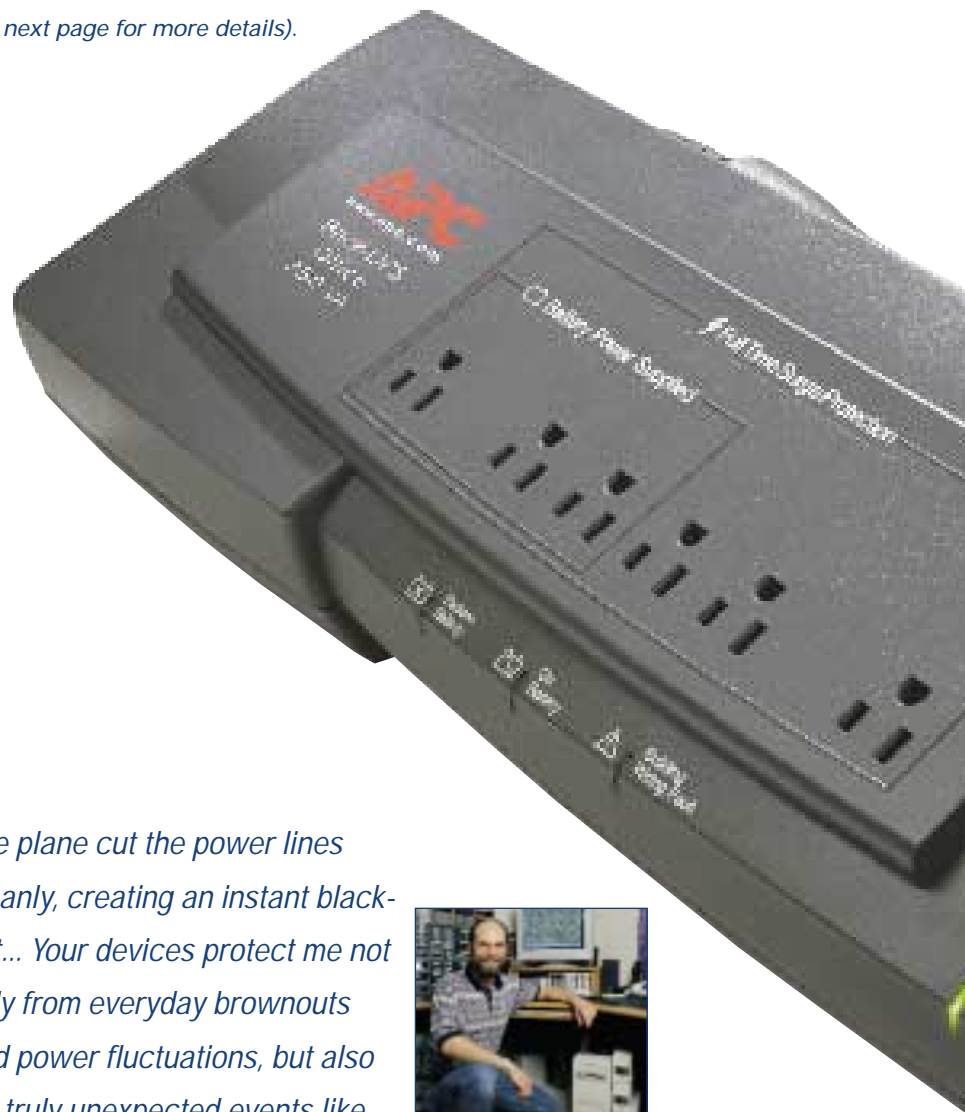

Mike Osborne
Elon College
North Carolina

For Home or Business

APC has taken the special concerns of the home and business user into consideration and provided enough outlets for all your equipment and enough runtime to safely save your work and shutdown your computer.

We've created an affordable line of reliable products geared to the home and small business. APC products protect everything from your entertainment center to your fax machine and home computer, providing you with a complete solution for all your power protection needs.

The Back-UPS Office 350 and 500 offer affordable solutions to protect all of your electronic equipment. If you're thinking of expanding or upgrading your system, turn to the Back-UPS CS 500 and 650 for longer runtime and advanced features. (See next page for more details).

"The plane cut the power lines cleanly, creating an instant black-out... Your devices protect me not only from everyday brownouts and power fluctuations, but also for truly unexpected events like this one. Thank you for providing that reassurance."