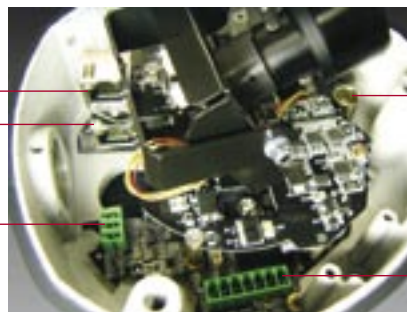

# CAM-7300 Series

- 1/3" Sony SuperHAD / EXviewHAD CCD
- 0.15 Lux (CAM-7301) / 0.05 Lux (CAM-7321/7322) at F1.2
- Backlight Compensation, Auto Iris Control, Auto White Balance supported
- MPEG-4 ASP compression
- CIF up to Full D1 resolution at 30/25 FPS
- Multi-stream with variable frame rate in the same compression
- Two-way audio supported
- Hardware motion detection, Digital Input/Output
- Hybrid analog and ethernet video output with 540 TV lines
- Power over Ethernet (IEEE 802.3af) supported, or AC 24 V power source supported
- Heavy-duty, weatherproof and vandal proof with IP66 protection